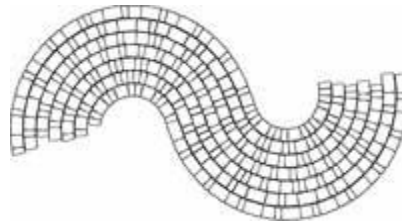

## Arcadia Series

Naturally-aged cobble appearance, with slightly tapered sides for gently sweeping curves.

- 2.75+thickness suitable for vehicle and pedestrian traffic
- Three proportionate module sizes and a circle kit allows for design flexibility
- Generous joint width results in a natural stone look
- Unique, slight tapered sides allow for ease of installation in curved or linear design applications

## Designs

Circle

Serpentine

Pattern A