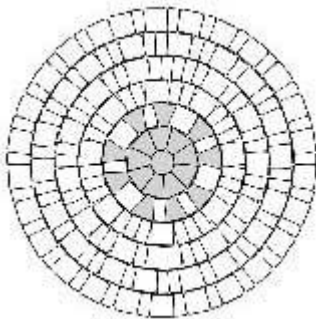

Angelo's Landscape Supplies, Inc.

Where it's all about you

Farmington Location
29820 W 8 Mile Rd
Farmington Hills MI 48336
1-800-Angelo-2
1-800-264356-2
Fax 248-478-5910

Wixom Location
30023 Wixom Rd
Wixom MI 48393
1-877-Angelo-2
1-877-264356-2
Fax 248-669-4057

www.angelos-supplies.com
customerservice@angelos-supplies.com

Arcadia Series

Naturally-aged cobble appearance, with slightly tapered sides for gently sweeping curves.

- 2.75+thickness suitable for vehicle and pedestrian traffic
- Three proportionate module sizes and a circle kit allows for design flexibility
- Generous joint width results in a natural stone look
- Unique, slight tapered sides allow for ease of installation in curved or linear design applications

Designs

Circle