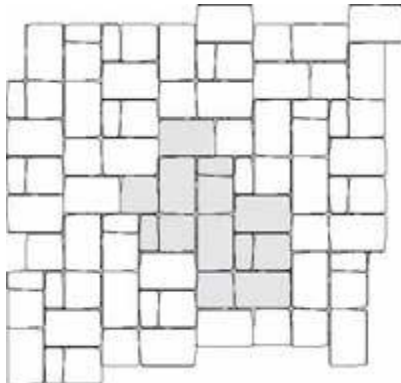

## Arcadia Series

Naturally-aged cobble appearance, with slightly tapered sides for gently sweeping curves.

- 2.75+thickness suitable for vehicle and pedestrian traffic
- Three proportionate module sizes and a circle kit allows for design flexibility
- Generous joint width results in a natural stone look
- Unique, slight tapered sides allow for ease of installation in curved or linear design applications

## Designs

Circle

Serpentine

Pattern A