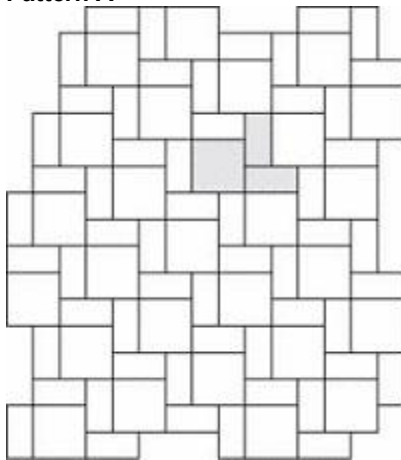

Angelo's Landscape Supplies, Inc.

Where it's all about you

Farmington Location
29820 W 8 Mile Rd
Farmington Hills MI 48336
1-800-Angelo-2
1-800-264356-2
Fax 248-478-5910

Wixom Location
30023 Wixom Rd
Wixom MI 48393
1-877-Angelo-2
1-877-264356-2
Fax 248-669-4057

www.angelos-supplies.com
customerservice@angelos-supplies.com

Classic Series

Classic style and regal poise coupled with unlimited design possibilities . OaksqClassic Series features both subtle and bold color patterns displaying a smooth surface that reflects a crisp, pristine finish and appearance.

- 2.36+thickness suitable for pedestrian and light traffic use
- available in 4x8, 8x8, and 12x12
- individual packaging allows each module to be installed on their own or combined with each other to achieve unlimited design possibilities

Designs

Pattern A