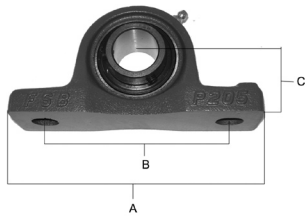

FOUR BOLT FLANGE

PART NUMBER	BORE SIZE	A	B	BOLT SIZE	MSRP	SALE PRICE
Z102017	5/8"	NA	2-1/4"	3/8"	\$16.84	\$12.95
Z100490	5/8"	3-3/8"	2-5/8"	7/16"	\$10.34	\$7.95
Z100479	3/4"	3-3/8"	2-5/8"	1/2"	\$9.04	\$6.95
Z100480	1"	3-3/4"	2-3/4"	7/16"	\$9.04	\$6.95
Z100481	1-1/8"	4-5/8"	3-9/32"	3/8"	\$25.29	\$19.45
Z100482	1-1/4"	4-1/4"	3-5/16"	7/16"	\$11.64	\$8.95

THREE BOLT FLANGE

PART NUMBER	BORE SIZE	A	B	BOLT SIZE	MSRP	SALE PRICE
Z100428	1-1/4"	4"	3"	7/16"	\$34.39	\$26.45

TWO BOLT FLANGE

PART NUMBER	BORE SIZE	A	B	C	BOLT SIZE	MSRP	SALE PRICE
Z100483	3/4"	4-3/8"	2-3/8"	3-5/8"	7/16"	\$9.04	\$6.95
Z100484	1"	5-1/8"	2-11/16"	4"	5/8"	\$11.64	\$8.95
Z100140	1"	3-11/16"	2-1/2"	3"	3/8"	\$14.24	\$10.95
Z102050	1"	4-7/8"	2-3/4"	3-7/8"	1/2"	\$9.04	\$6.95
Z100485	1-1/8"	5-3/4"	3-1/8"	4-9/16"	9/16"	\$10.34	\$7.95
Z100206	1-1/8"	4-7/16"	3"	3-9/16"	7/16"	\$16.84	\$12.95
Z102014	1-1/8"	5-13/16"	3-5/32"	4-39/64"	3/8"	\$10.34	\$7.95
Z100487	1-1/4"	5-13/16"	3-1/8"	4-39/64"	5/8"	\$10.34	\$7.95
Z102015	1-1/4"	5-13/16"	3-5/32"	4-39/64"	5/8"	\$11.64	\$8.95
Z100114	1-1/4"	6-1/4"	3-1/2"	5-3/32"	5/8"	\$20.09	\$15.45
Z100438	1-1/4"	4-1/2"	3"	3-5/8"	5/8"	\$17.49	\$13.45

PILLOW FLANGE BASE

PART NUMBER	BORE SIZE	A	B	C	BOLT SIZE	MSRP	SALE PRICE
Z100317	3/4"	5"	3-3/4"	1-5/16"	1/2"	\$18.14	\$13.95
Z100475	1"	5-1/2"	4-1/8"	1-7/16"	1/2"	\$14.89	\$11.45
Z100476	1-1/8"	6-1/2"	4-3/4"	1-3/4"	5/8"	\$11.64	\$8.95
Z100477	1-1/4"	6-1/2"	4-3/4"	1-3/4"	5/8"	\$11.64	\$8.95

PILLOW TAPPED BASE

PART NUMBER	BORE SIZE	A	B	C	BOLT SIZE	MSRP	SALE PRICE
Z100199	3/4"	2"	2-7/8"	NA	3/8"	\$12.94	\$9.95
Z100153	1"	2-1/4"	3-1/4"	NA	3/8"	\$20.09	\$15.45

TAKE UP

PART NUMBER	BORE SIZE	A	B	C	BOLT SIZE	MSRP	SALE PRICE
Z100220	1"	3"	1/2" KEY	NA	5/8"	\$10.34	\$7.95
Z100108	1-1/4"	4"	1/2" KEY	NA	NA	\$28.54	\$21.95