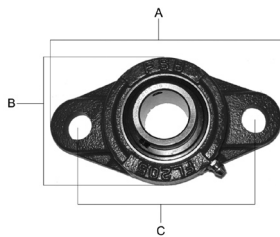

FOUR BOLT FLANGE

PART NUMBER	BORE SIZE	A	B	BOLT SIZE	MSRP	SALE PRICE
Z102017	5/8"	NA	2-1/4"	3/8"	\$16.84	\$12.95
Z100490	5/8"	3-3/8"	2-5/8"	7/16"	\$10.34	\$7.95
Z100479	3/4"	3-3/8"	2-5/8"	1/2"	\$9.04	\$6.95
Z100480	1"	3-3/4"	2-3/4"	7/16"	\$9.04	\$6.95
Z100481	1-1/8"	4-5/8"	3-9/32"	3/8"	\$25.29	\$19.45
Z100482	1-1/4"	4-1/4"	3-5/16"	7/16"	\$11.64	\$8.95

THREE BOLT FLANGE

PART NUMBER	BORE SIZE	A	B	BOLT SIZE	MSRP	SALE PRICE
Z100428	1-1/4"	4"	3"	7/16"	\$34.39	\$26.45

TWO BOLT FLANGE

PART NUMBER	BORE SIZE	A	B	C	BOLT SIZE	MSRP	SALE PRICE
Z100483	3/4"	4-3/8"	2-3/8"	3-5/8"	7/16"	\$9.04	\$6.95
Z100484	1"	5-1/8"	2-11/16"	4"	5/8"	\$11.64	\$8.95
Z100140	1"	3-11/16"	2-1/2"	3"	3/8"	\$14.24	\$10.95
Z102050	1"	4-7/8"	2-3/4"	3-7/8"	1/2"	\$9.04	\$6.95
Z100485	1-1/8"	5-3/4"	3-1/8"	4-9/16"	9/16"	\$10.34	\$7.95
Z100206	1-1/8"	4-7/16"	3"	3-9/16"	7/16"	\$16.84	\$12.95
Z102014	1-1/8"	5-13/16"	3-5/32"	4-39/64"	3/8"	\$10.34	\$7.95
Z100487	1-1/4"	5-13/16"	3-1/8"	4-39/64"	5/8"	\$10.34	\$7.95
Z102015	1-1/4"	5-13/16"	3-5/32"	4-39/64"	5/8"	\$11.64	\$8.95
Z100114	1-1/4"	6-1/4"	3-1/2"	5-3/32"	5/8"	\$20.09	\$15.45
Z100438	1-1/4"	4-1/2"	3"	3-5/8"	5/8"	\$17.49	\$13.45

PILLOW FLANGE BASE

PART NUMBER	BORE SIZE	A	B	C	BOLT SIZE	MSRP	SALE PRICE
Z100317	3/4"	5"	3-3/4"	1-5/16"	1/2"	\$18.14	\$13.95
Z100475	1"	5-1/2"	4-1/8"	1-7/16"	1/2"	\$14.89	\$11.45
Z100476	1-1/8"	6-1/2"	4-3/4"	1-3/4"	5/8"	\$11.64	\$8.95
Z100477	1-1/4"	6-1/2"	4-3/4"	1-3/4"	5/8"	\$11.64	\$8.95

PILLOW TAPPED BASE

PART NUMBER	BORE SIZE	A	B	C	BOLT SIZE	MSRP	SALE PRICE
Z100199	3/4"	2"	2-7/8"	NA	3/8"	\$12.94	\$9.95
Z100153	1"	2-1/4"	3-1/4"	NA	3/8"	\$20.09	\$15.45

TAKE UP

PART NUMBER	BORE SIZE	A	B	C	BOLT SIZE	MSRP	SALE PRICE
Z100220	1"	3"	1/2" KEY	NA	5/8"	\$10.34	\$7.95
Z100108	1-1/4"	4"	1/2" KEY	NA	NA	\$28.54	\$21.95