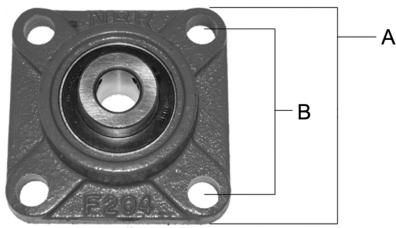

FOUR BOLT FLANGE

PART NUMBER	BORE SIZE	A	B	BOLT SIZE	MSRP	SALE PRICE
Z102017	5/8"	NA	2-1/4"	3/8"	\$16.84	\$12.95
Z100490	5/8"	3-3/8"	2-5/8"	7/16"	\$10.34	\$7.95
Z100479	3/4"	3-3/8"	2-5/8"	1/2"	\$9.04	\$6.95
Z100480	1"	3-3/4"	2-3/4"	7/16"	\$9.04	\$6.95
Z100481	1-1/8"	4-5/8"	3-9/32"	3/8"	\$25.29	\$19.45
Z100482	1-1/4"	4-1/4"	3-5/16"	7/16"	\$11.64	\$8.95

THREE BOLT FLANGE

PART NUMBER	BORE SIZE	A	B	BOLT SIZE	MSRP	SALE PRICE
Z100428	1-1/4"	4"	3"	7/16"	\$34.39	\$26.45

TWO BOLT FLANGE

PART NUMBER	BORE SIZE	A	B	C	BOLT SIZE	MSRP	SALE PRICE
Z100483	3/4"	4-3/8"	2-3/8"	3-5/8"	7/16"	\$9.04	\$6.95
Z100484	1"	5-1/8"	2-11/16"	4"	5/8"	\$11.64	\$8.95
Z100140	1"	3-11/16"	2-1/2"	3"	3/8"	\$14.24	\$10.95
Z102050	1"	4-7/8"	2-3/4"	3-7/8"	1/2"	\$9.04	\$6.95
Z100485	1-1/8"	5-3/4"	3-1/8"	4-9/16"	9/16"	\$10.34	\$7.95
Z100206	1-1/8"	4-7/16"	3"	3-9/16"	7/16"	\$16.84	\$12.95
Z102014	1-1/8"	5-13/16"	3-5/32"	4-39/64"	3/8"	\$10.34	\$7.95
Z100487	1-1/4"	5-13/16"	3-1/8"	4-39/64"	5/8"	\$10.34	\$7.95
Z102015	1-1/4"	5-13/16"	3-5/32"	4-39/64"	5/8"	\$11.64	\$8.95
Z100114	1-1/4"	6-1/4"	3-1/2"	5-3/32"	5/8"	\$20.09	\$15.45
Z100438	1-1/4"	4-1/2"	3"	3-5/8"	5/8"	\$17.49	\$13.45

PILLOW FLANGE BASE

PART NUMBER	BORE SIZE	A	B	C	BOLT SIZE	MSRP	SALE PRICE
Z100317	3/4"	5"	3-3/4"	1-5/16"	1/2"	\$18.14	\$13.95
Z100475	1"	5-1/2"	4-1/8"	1-7/16"	1/2"	\$14.89	\$11.45
Z100476	1-1/8"	6-1/2"	4-3/4"	1-3/4"	5/8"	\$11.64	\$8.95
Z100477	1-1/4"	6-1/2"	4-3/4"	1-3/4"	5/8"	\$11.64	\$8.95

PILLOW TAPPED BASE

PART NUMBER	BORE SIZE	A	B	C	BOLT SIZE	MSRP	SALE PRICE
Z100199	3/4"	2"	2-7/8"	NA	3/8"	\$12.94	\$9.95
Z100153	1"	2-1/4"	3-1/4"	NA	3/8"	\$20.09	\$15.45

TAKE UP

PART NUMBER	BORE SIZE	A	B	C	BOLT SIZE	MSRP	SALE PRICE
Z100220	1"	3"	1/2" KEY	NA	5/8"	\$10.34	\$7.95
Z100108	1-1/4"	4"	1/2" KEY	NA	NA	\$28.54	\$21.95