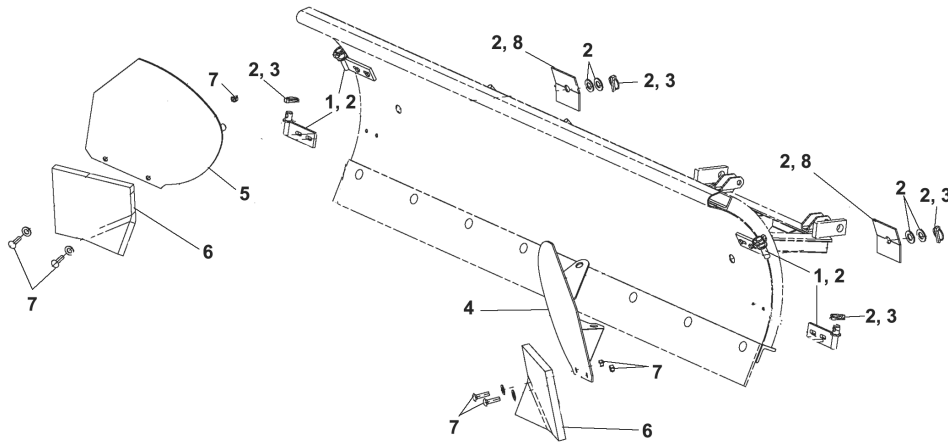

PRO-WING PLOW ATTACHMENTS

**AS LOW AS....
\$174.95 EACH**

Pro-wings give your blade 20" of additional width and the 22 degree forward pitch allows you to cut your plowing time 25 - 50%, while only adding 60# of additional weight. Pro-wings are rugged, and designed right. Pro-wings are easy to install and can generate additional revenue. The tripping action of the plow is not affected by the wings, whether by blade or edge tripping. Pro-wings fit 98% of pickup mounted snowplows. Pro-wings are not recommended for poly plows, Meyer 2-meter, Western 8 1/2 foot, or any brand 9 or 10 foot.

PRO-WING REPLACEMENT PARTS				
LOC. NO.	PART NUMBER	DESCRIPTION	MSRP	YOUR PRICE
	Z101911	PRO-WING KIT, COMPLETE	\$259.94	\$199.95
		6 OR MORE	\$227.44	\$174.95
1	Z100062	PIN BRACKET SET, DRIVERS SIDE & PASSENGER SIDE	\$24.64	\$18.95
2	Z100063	HARDWARE KIT	\$43.49	\$33.45
3	Z100064	QUICK PIN	\$1.24	\$.95
4	Z100065	WING, DRIVERS SIDE	\$127.99	\$98.45
5	Z100066	WING, PASSENGER SIDE	\$127.99	\$98.45
6	Z100067	RUBBER EDGE	\$15.54	\$11.95
7	Z100068	BOLT KIT, (4) 1/2" X 2-1/2" BOLTS	\$5.14	\$3.95
8	Z100094	SQUARE WASHER	\$7.74	\$5.95