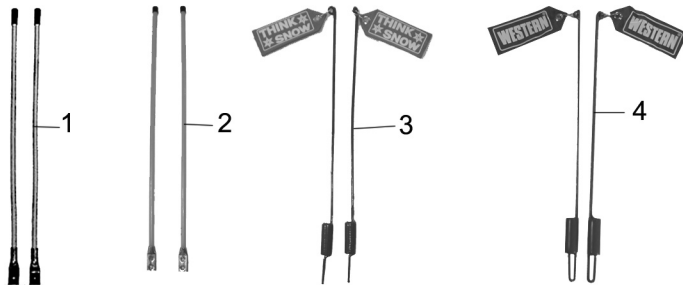

Fax Orders: 248-442-8327

Phone Orders: 1.800.Angelo.2 (1.800.264.3562)

Ideal for high pressure hydraulic systems.

- Aircraft quality
- Non-foaming
- Anti-freeze additive
- Blue color for easy leak detection
- Contains special anti-wear additives

BLADE GUIDES				
LOC. NO.	PART NUMBER	DESCRIPTION	MSRP	SALE PRICE
1	Z100857	BLADE GUIDES, YELLOW, PAIR	\$12.94	<b>\$9.95</b>
		BLADE GUIDES, YELLOW, 12 OR MORE PAIR	\$10.99	<b>\$8.45</b>
	Z409916	OEM BLADE GUIDES, YELLOW, PAIR	\$30.49	<b>\$19.95</b>
	Z100945	BLADE GUIDES, RED, PAIR	\$12.94	<b>\$9.95</b>
BLADE GUIDES, RED, 12 OR MORE PAIR		\$10.99	<b>\$8.45</b>	
2	Z100289	BLADE GUIDES, 24", ORANGE, PAIR	\$16.84	<b>\$12.95</b>
	Z100859	BLADE GUIDES, 36", ORANGE, PAIR	\$25.94	<b>\$19.95</b>
	Z100290	BLADE GUIDES, 48", ORANGE, PAIR	\$35.04	<b>\$26.95</b>
3	Z101217	BLADE GUIDES, THINK SNOW, PAIR	\$23.34	<b>\$17.95</b>
		BLADE GUIDES, THINK SNOW, 12 OR MORE PAIR	\$20.74	<b>\$15.95</b>
4	Z101216	OEM BLADE GUIDES, WESTERN FLAG, PAIR	\$44.14	<b>\$33.95</b>

Includes all mounting hardware, 10' long cut to fit.

SNOW DEFLECTOR, UNIVERSAL RUBBER			
PART NUMBER	DESCRIPTION	MSRP	SALE PRICE
Z100292	SNOW DELECTOR RUBBER, 12" X 120" X 1/2"	\$013.94	<b>\$79.95</b>

Includes all mounting hardware, 9' long cut to fit.

SNOW DEFLECTOR, UNIVERSAL THERMOPLASTIC			
PART NUMBER	DESCRIPTION	MSRP	SALE PRICE
Z100293	SNOW DELECTOR THERMOPLASTIC, 8" X 108" X 3/16"	\$94.84	<b>\$72.95</b>

Give your plow a slippery surface for superior snow rolling action, while protecting the blade from excessive corrosion. Make your old plow look and act like new. Eliminates the need for messy paints. Installs in minutes. Includes all mounting hardware, 28" x 96".