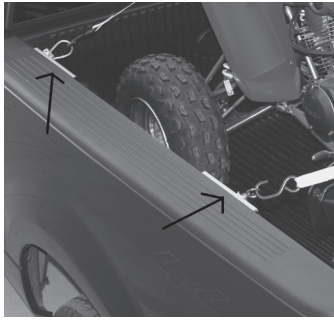

HITCHES, TOWING ACCESSORIES & TARPS

PART NUMBER	DESCRIPTION	MSRP	SALE PRICE
Z106122	CARGO TRACK 12" LONG, PAIR	$31.14	$23.95
Z106123	CARGO TRACK 46 1/2" LONG, SET OF 4	$116.94	$89.95