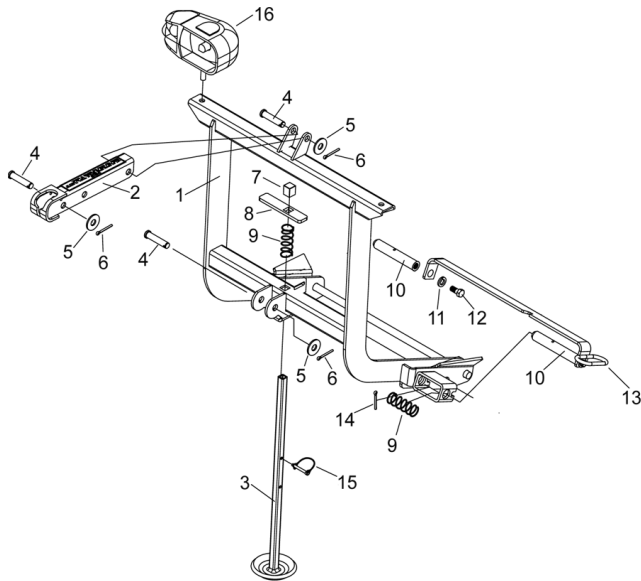

DRIVE PRO LIFT FRAME REPLACEMENT PARTS				
LOC. NO.	PART NUMBER	DESCRIPTION	MSRP	SALE PRICE
1	Z419421	OEM LIFT FRAME	\$628.49	\$432.95
2	Z100694	LIFT ARM	\$46.74	\$35.95
	Z410514	OEM LIFT ARM	\$64.29	\$43.95
3	Z419709	OEM JACK STAND	\$51.29	\$34.95
4	Z422719	OEM PIVOT PIN	\$4.49	\$2.45
5	Z420357	OEM FLAT WASHER, 5/8"	\$1.89	\$.95
6	Z420385	OEM COTTER PIN	\$1.89	\$.95
7	Z407354	OEM CAP/PLUG	\$4.45	\$2.45
8	Z419703	OEM JACK LEVER	\$13.59	\$8.95
9	Z481400	OEM SPRING	\$3.19	\$1.95
10	Z419775	OEM PIN	\$49.99	\$33.95
11	Z422260	OEM POLY WASHER	\$7.09	\$3.95
12	Z422010	OEM BOLT, 3/8" X 1 1/4"	\$1.89	\$1.45
13	Z419781	OEM HANDLE PIN	\$85.09	\$57.95
14	Z100861	COTTER PIN, 1/8" X 1 1/2"	\$.59	\$.45
	Z420406	OEM COTTER PIN, 1/8" X 1 1/2"	\$1.29	\$.95
15	Z422399	OEM QUICK PIN	\$14.89	\$8.95
16	Z407234	OEM SABER LIGHT KIT W/ NEW STYLE MODULES	\$426.39	\$302.95
	Z407550	OEM SABER II LIGHTS KIT W/ NEW STYLE MODULES	\$466.69	\$331.95