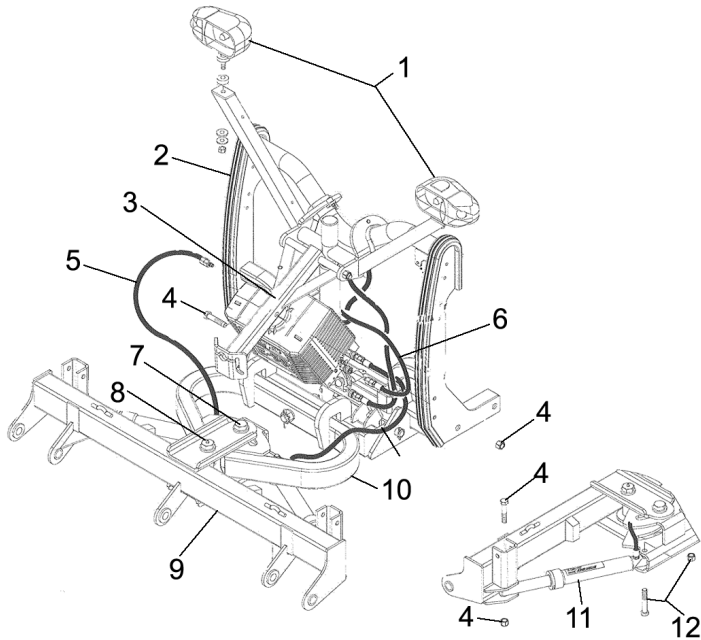

MEYER LIFT FRAME PARTS XPRESS MOUNT & DRIVE PRO

www.angelo-supplies.com

"When it snows, it's Angelo's"

Fax Orders: 248-442-8327

Phone Orders: 1.800.Angelo.2 (1.800.264.3562)

XPRESS LIFT FRAME REPLACEMENT PARTS				
LOC. NO.	PART NUMBER	DESCRIPTION	MSRP	SALE PRICE
1	Z407223	OEM SABER LIGHT KIT OLD STYLE MODULES, WHILE SUPPLIES LAST	$389.94	$258.95
	Z407234	OEM SABER LIGHT KIT NEW STYLE MODULES	$426.39	$302.95
	Z407550	OEM SABER II LIGHT KIT W/ NEW STYLE MODULES	$466.69	$331.95
2	Z419170	OEM LIFT FRAME, XPRESS	$605.09	$416.95
3	Z419190	OEM LIFT ARM, XPRESS	$176.09	$120.95
4	Z100852	BOLT & NUT	$5.14	$3.95
	Z409122	OEM BOLT & NUT	$8.39	$4.95
5	Z100908	HOSE, 39"	$19.44	$14.95
	Z422396	OEM HOSE, 39"	$61.64	$41.95
6	Z100907	HOSE, 33"	$18.14	$13.95
	Z422395	OEM HOSE, 33"	$53.88	$36.95
7	Z422273	OEM PIVOT BOLT	$56.49	$37.95
8	Z422272	OEM KING BOLT, GREASEABLE	$77.29	$52.95
9	Z412360	OEM PIVOT BAR, XPRESS	$1032.79	$711.95
10	Z413735	OEM PUSH FRAME, XPRESS	$644.09	$433.95
11	Z407299	OEM CYLINDER, ANGLE	$278.77	$190.95
12	Z100854	BOLT & NUT	$4.49	$3.45
	Z420148	OEM BOLT & NUT	$5.79	$3.95