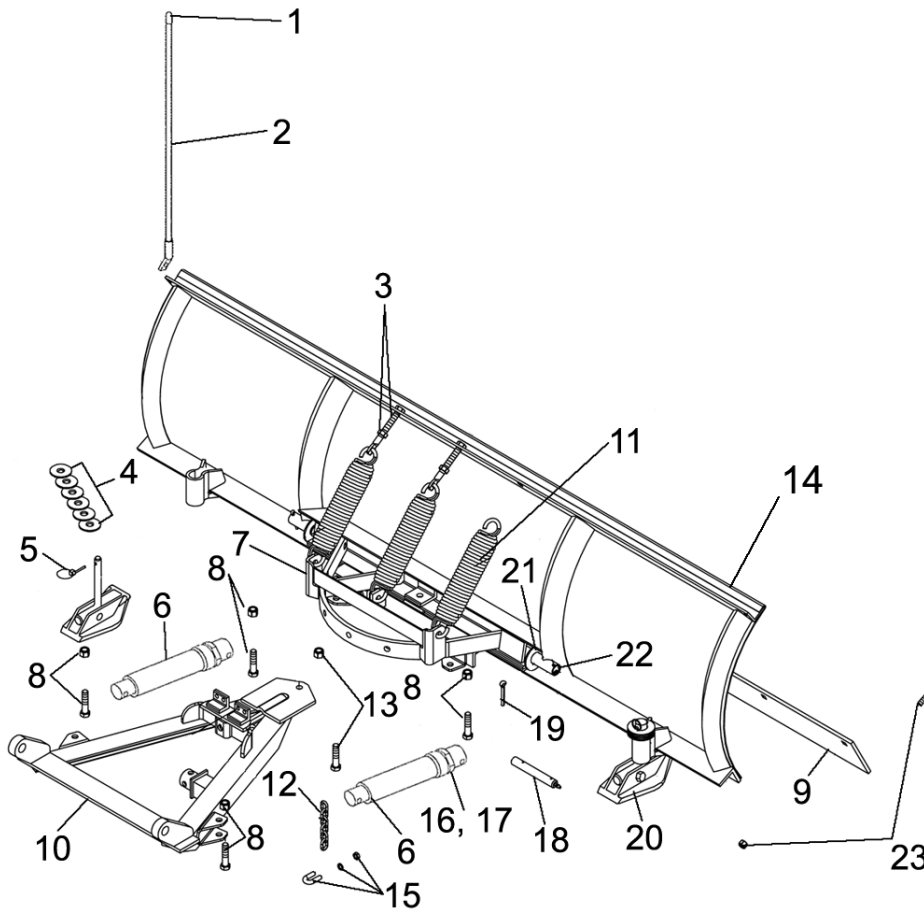

STANDARD PLOW PARTS

www.angelos-supplies.com

When it snows, it's Angelo's

Fax Orders: 248-442-8327

Phone Orders: 1.800.Angelo.2 (1.800.264.3562)

STANDARD PLOW, REPLACEMENT PARTS

LOC. NO.	PART NUMBER	DESCRIPTION	MSRP	SALE PRICE
1	Z100693	TIPS, BLACK (PAIR)	$1.24	$0.95
2	Z100857	BLADE GUIDES, YELLOW, (PAIR)	$12.94	$9.95
	Z409916	OEM BLADE GUIDES, YELLOW (PAIR)	$30.49	$23.45
3	Z100689	EYEBOLT & NUTS	$2.54	$1.95
	Z409124	OEM EYEBOLT & NUTS	$9.69	$5.95
4	Z420363	OEM WASHER	$1.24	$0.95
5	Z100064	QUICK PIN	$1.24	$0.95
6	Z100645	CYLINDER, ANGLE, 1-1/2" X 10", 5/8" PIN HOLES	$85.74	$65.95
	Z407968	OEM CYLINDER, ANGLE, 1-1/2" X 10", 5/8" PIN HOLES	$222.89	$152.95
7	Z101035	SECTOR	$324.94	$249.95
	Z412326	OEM SECTOR	$482.89	$322.95
8	Z100854	BOLT & NUT 5/8 X 4	$4.49	$3.45
	Z420148	OEM BOLT 5/8 X 3 3/4	$5.79	$3.95
9	Z309105	CUTTING EDGE, 7' X 6" X 3/8"	$156.59	$120.45
	Z309796	CUTTING EDGE, 7-1/2' X 6" X 3/8"	$89.64	$68.95
	Z409796	OEM CUTTING EDGE, 7-1/2' X 6" X 3/8"	$169.59	$116.95
10	Z101036	A-FRAME 11" X 34" X 23.5"	$337.94	$259.95
	Z413612	OEM A-FRAME 11" X 34" X 23.5"	$666.19	$458.95
11	Z100649	TRIP SPRING	$12.94	$9.95
	Z407017	OEM TRIP SPRING	$26.59	$14.95
12	Z421534	LIFT CHAIN	$38.29	$25.95
13	Z100852	BOLT & NUT 5/8 X 3	$5.14	$3.95
	Z409122	OEM BOLT 5/8 X 3	$8.39	$4.95

STANDARD PLOW, REPLACEMENT PARTS

LOC. NO.	PART NUMBER	DESCRIPTION	MSRP	SALE PRICE
14	Z409159	OEM MOLDBOARD 7" STEEL	$1312.29	$903.95
	Z409243	OEM MOLDBOARD 7" POLY	$1908.99	$1316.95
	Z409163	OEM MOLDBOARD 7-1/2" STEEL	$1348.69	$928.95
	Z409244	OEM MOLDBOARD 7-1/2" POLY	$1854.39	$1278.95
15	Z485180	OEM U-BOLT & NUTS	$4.49	$2.95
16	Z100962	PACKING SET, 1-1/2"	$11.64	$8.95
17	Z100974	PACKING NUT, 1-1/2"	$14.24	$10.95
18	Z100684	PIVOT PIN, (PAIR), WHILE SUPPLIES LAST	$12.94	$9.95
	Z408554	OEM PIVOT PIN, GREASEABLE (PAIR)	$31.79	$21.95
19	Z100988	PIN	$1.24	$0.95
20	Z100691	SHOE ASSEMBLY	$33.74	$25.95
	Z409126	OEM SHOE ASSEMBLY	$68.79	$46.95
21	Z100663	WASHER (PAIR)	$3.84	$2.45
	Z407141	OEM WASHER	$5.79	$2.95
22	Z100700	PIVOT PIN TUBE (PAIR)	$15.54	$11.95
	Z412149	OEM PIVOT PIN TUBE (ONE)	$13.59	$8.95
23	Z100680	BOLT KIT, CUTTING EDGE	$7.74	$5.95
	Z408184	OEM BOLT KIT, CUTTING EDGE	$18.79	$12.95

Trade names Meyer, Western, etc. used in this catalog are for reference purposes only. Angelo's Supplies, Inc. does not imply that the products listed are produced by these manufacturers. Prices subject to change without notice. All sales are final on electrical items. All authorized returns are subject to a 15% restocking fee. All special order items must be prepaid and sales are final; no returns or exchanges will be permitted.