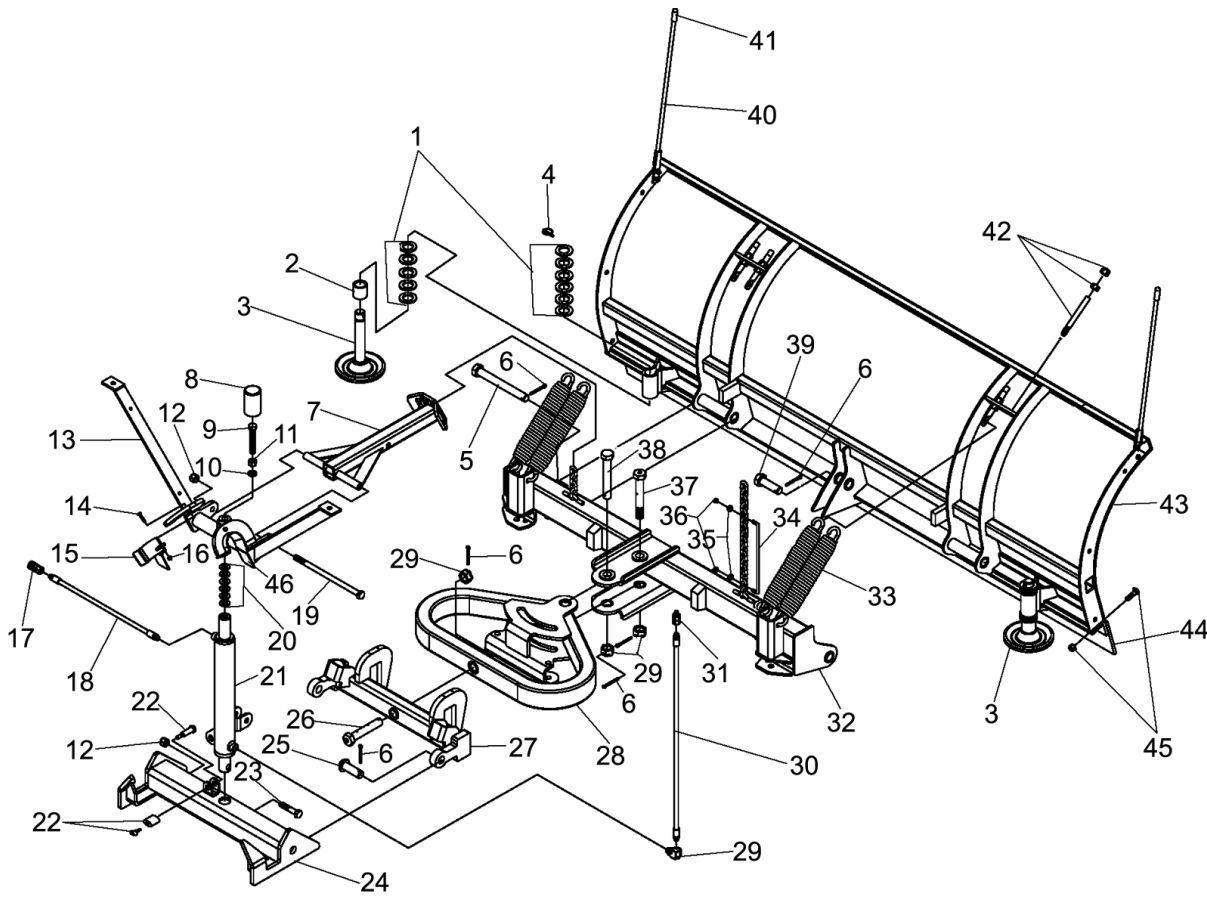

Fax Orders: 248-442-8327

Phone Orders: 1.800.Angelo.2 (1.800.264.3562)

Fax Orders: 248-442-8327

Phone Orders: 1.800.Angelo.2 (1.800.264.3562)

XPRESS PLOW, REPLACEMENT PARTS				
LOC. NO.	PART NUMBER	DESCRIPTION	MSRP	SALE PRICE
1	Z100860	FLAT WASHER, WHILE SUPPLIES LAST	\$.89	\$.45
	Z420363	OEM WASHER	\$1.89	\$.95
2	Z412449	OEM SPACER	\$14.89	\$9.95
3	Z412394	OEM SHOE	\$124.09	\$84.95
4	Z101097	QUICK PIN	\$.59	\$.45
5	Z422375	OEM PIVOT PIN, GREASEABLE	\$86.39	\$59.95
6	Z100064	QUICK PIN 1/4" X 2"	\$1.24	\$.95
7	Z419190	OEM LIFT ARM, EXPRESS	\$176.09	\$120.95
8	Z419357	OEM RAM ADJUSTMENT CAP	\$5.79	\$2.95
9	Z420500	OEM BOLT 5/8 X 4	\$17.49	\$10.95
10	Z101120	LOCK WASHER 5/8"	\$1.24	\$.95
	Z420331	OEM LOCK WASHER 5/8"	\$1.89	\$1.45
11	Z420544	OEM NUT	\$1.89	\$.95
12	Z101051	LOCK NUT	\$.59	\$.45
	Z420309	OEM LOCK NUT	\$5.79	\$2.95
13	Z419175	OEM HOOK W/LIGHT BRACKETS	\$389.24	\$267.95
14	Z101123	BOLT	\$.59	\$.45
15	Z419359	OEM HOOK, DRIVERS SIDE	\$39.59	\$26.95
16	Z100098	LOCK NUT 5/16	\$1.89	\$.95
	Z420697	OEM LOCK NUT 5/16	\$1.89	\$.95
17	Z422443	OEM COUPLER, FEMALE	\$40.89	\$27.95
18	Z100906	HOSE 20"	\$16.84	\$12.95
	Z422394	OEM HOSE 20"	\$48.69	\$33.95
19	Z422402	OEM BOLT 5/8 X 12	\$10.99	\$7.95
20	Z101125	FLAT WASHER	\$.59	\$.45
	Z421259	OEM FLAT WASHER	\$1.89	\$.95
21	Z405871	OEM CYLINDER	\$432.19	\$297.95
22	Z407288	OEM LOCK	\$77.29	\$52.95
23	Z100852	BOLT 5/8 X 3	\$5.14	\$3.95
24	Z419180	OEM STAND	\$278.79	\$190.95
25	Z100911	PIN 1 X 3 (PAIR)	\$5.89	\$3.95
	Z422436	OEM PIN 1 X 3	\$22.09	\$14.95
26	Z422398	OEM PIVOT BOLT, GREASEABLE	\$83.99	\$56.95
27	Z413740	OEM PUSH FRAME, REAR	\$410.09	\$281.95
28	Z413735	OEM PUSH FRAME	\$644.09	\$443.95
29	Z422460	OEM ELBOW	\$18.79	\$12.95
30	Z100907	HOSE 33"	\$18.14	\$13.95
	Z422395	OEM HOSE 33"	\$53.89	\$36.95