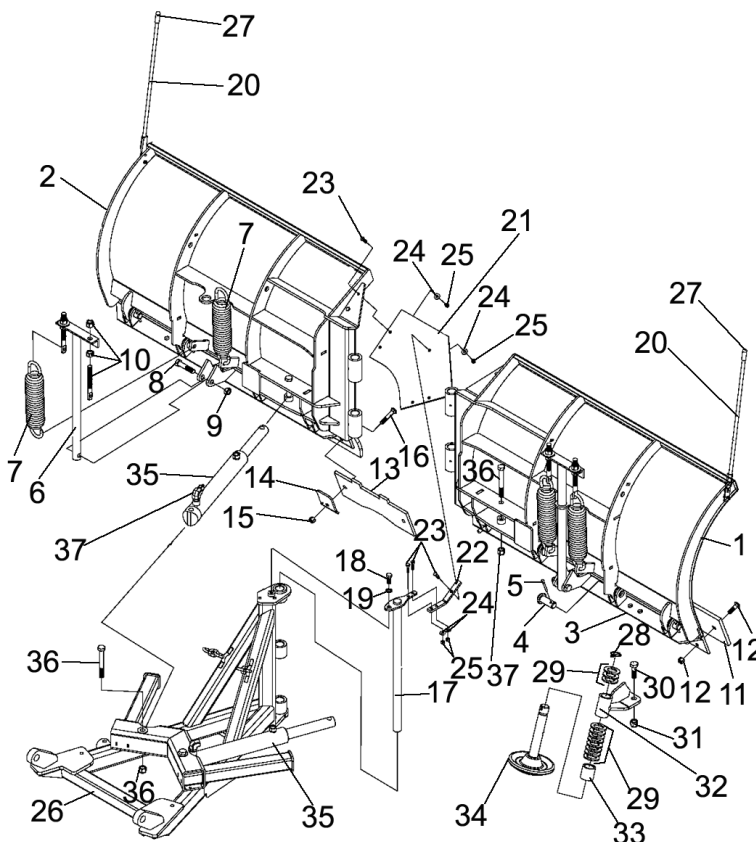

## SUPER V PLOW, REPLACEMENT PARTS

LOC. NO.	PART NUMBER	DESCRIPTION	MSRP	SALE PRICE
1	Z409217	OEM MOLDBOARD ASSY., 8.5' SUPER V-PLOW	\$2352.29	<b>\$1621.95</b>
2	Z409226	OEM MOLDBOARD ASSY., 9.5' SUPER V-PLOW	\$2714.99	<b>\$1871.95</b>
3	Z412540	OEM TRIP EDGE, 8.5' PLOW	\$421.79	<b>\$289.95</b>
	Z412568	OEM TRIP EDGE, 9.5' PLOW	\$423.09	<b>\$290.95</b>
4	Z422438	OEM PIN	\$27.89	<b>\$17.95</b>
5	Z100862	COTTER PIN	\$0.59	<b>\$0.45</b>
	Z420421	OEM COTTER PIN	\$1.24	<b>\$0.95</b>
6	Z412528	OEM TEE BAR	\$88.99	<b>\$60.95</b>
7	Z407215	OEM TRIP SPRING	\$35.69	<b>\$23.95</b>
8	Z100852	BOLT	\$4.49	<b>\$3.45</b>
	Z409122	OEM BOLT	\$8.39	<b>\$4.95</b>
9	Z420318	OEM LOCK NUT	\$5.79	<b>\$2.95</b>
10	Z100689	EYEBOLT W/NUTS	\$2.54	<b>\$1.95</b>
	Z409124	OEM EYEBOLT W/ NUTS	\$9.69	<b>\$5.95</b>
11	Z409218	OEM CUTTING EDGE, 8.5' X 6" X 1/2"	\$350.29	<b>\$240.95</b>
	Z409219	OEM CUTTING EDGE, 9.5' X 6" X 1/2"	\$354.19	<b>\$243.95</b>
12	Z100680	BOLT KIT, CUTTING EDGE 7-1/2' - 8-1/2'	\$7.74	<b>\$5.95</b>
	Z100682	BOLT KIT, CUTTING EDGE 9' - 10'	\$16.84	<b>\$12.95</b>
	Z408184	OEM BOLT KIT, 10 PCS. 1/2" X 2"	\$18.79	<b>\$12.95</b>
	Z408318	OEM BOLT KIT, 12 PCS. 5/8" X 2.5"	\$46.09	<b>\$30.95</b>
13	Z412538	OEM CENTER RUBBER	\$55.19	<b>\$36.95</b>
14	Z412549	OEM BACKING PLATE	\$13.59	<b>\$8.95</b>
15	Z101174	LOCK NUT	\$0.59	<b>\$0.45</b>
	Z420307	OEM LOCK NUT	\$3.19	<b>\$1.95</b>
16	Z100878	BOLT	\$1.89	<b>\$1.45</b>
	Z422066	OEM BOLT	\$7.09	<b>\$4.95</b>
17	Z412557	OEM PIVOT PIN	\$108.49	<b>\$73.95</b>
18	Z101176	BOLT	\$1.24	<b>\$0.95</b>
	Z420095	OEM BOLT	\$3.19	<b>\$1.95</b>