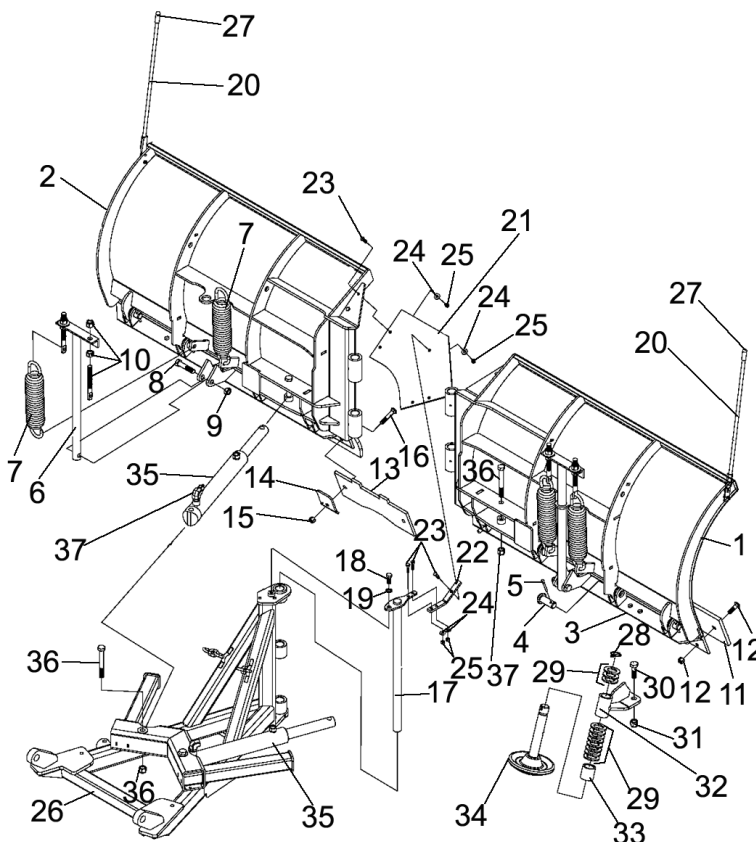

SUPER V PLOW PARTS

SUPER V PLOW, REPLACEMENT PARTS

LOC. NO.	PART NUMBER	DESCRIPTION	MSRP	SALE PRICE
1	Z409217	OEM MOLDBOARD ASSY., 8.5' SUPER V-PLOW	\$2352.29	\$1621.95
2	Z409226	OEM MOLDBOARD ASSY., 9.5' SUPER V-PLOW	\$2714.99	\$1871.95
3	Z412540	OEM TRIP EDGE, 8.5' PLOW	\$421.79	\$289.95
	Z412568	OEM TRIP EDGE, 9.5' PLOW	\$423.09	\$290.95
4	Z422438	OEM PIN	\$27.89	\$17.95
5	Z100862	COTTER PIN	\$0.59	\$0.45
	Z420421	OEM COTTER PIN	\$1.24	\$0.95
6	Z412528	OEM TEE BAR	\$88.99	\$60.95
7	Z407215	OEM TRIP SPRING	\$35.69	\$23.95
8	Z100852	BOLT	\$4.49	\$3.45
	Z409122	OEM BOLT	\$8.39	\$4.95
9	Z420318	OEM LOCK NUT	\$5.79	\$2.95
10	Z100689	EYEBOLT W/NUTS	\$2.54	\$1.95
	Z409124	OEM EYEBOLT W/ NUTS	\$9.69	\$5.95
11	Z409218	OEM CUTTING EDGE, 8.5' X 6" X 1/2"	\$350.29	\$240.95
	Z409219	OEM CUTTING EDGE, 9.5' X 6" X 1/2"	\$354.19	\$243.95
12	Z100680	BOLT KIT, CUTTING EDGE 7-1/2' - 8-1/2'	\$7.74	\$5.95
	Z100682	BOLT KIT, CUTTING EDGE 9' - 10'	\$16.84	\$12.95
	Z408184	OEM BOLT KIT, 10 PCS. 1/2" X 2"	\$18.79	\$12.95
	Z408318	OEM BOLT KIT, 12 PCS. 5/8" X 2.5"	\$46.09	\$30.95
13	Z412538	OEM CENTER RUBBER	\$55.19	\$36.95
14	Z412549	OEM BACKING PLATE	\$13.59	\$8.95
15	Z101174	LOCK NUT	\$0.59	\$0.45
	Z420307	OEM LOCK NUT	\$3.19	\$1.95
16	Z100878	BOLT	\$1.89	\$1.45
	Z422066	OEM BOLT	\$7.09	\$4.95
17	Z412557	OEM PIVOT PIN	\$108.49	\$73.95
18	Z101176	BOLT	\$1.24	\$0.95
	Z420095	OEM BOLT	\$3.19	\$1.95